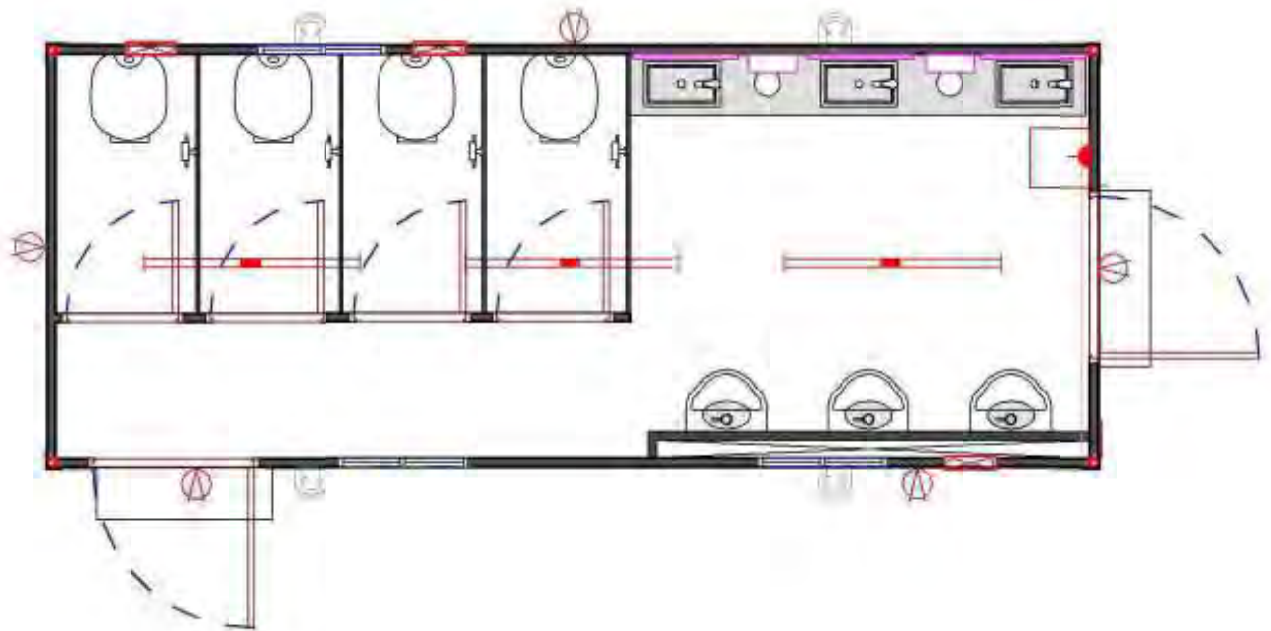

FIVE STAR EXECUTIVE TOILET

6 x 2.4M - MALE ONLY

Instant Toilets NEW Five Star Executive MALE only toilet blocks offer a new format and styling for one of our most popular product ranges.

These new toilet blocks feature a sleek new exterior styling using Colorbond cladding in Basalt grey. This sleek new look is being introduced to our entire range of Five Star Executive products.

Utilising low flush toilets and an integrated waste tanks these units can handle high volume use.

P +61 8 9406 6600 A 18 Rogers Way, Landsdale WA 6065

New Features of these units include:

- High gloss subway type tiles to the walls
- High gloss white ceilings
- Slimline LED interior lighting
- Woodgrain feature panelling to toilet cubicles
- Large vanity width mirrors
- Intergrated waste bins
- Vitreous china hand basins
- Dyson™ V-Blade hand dryers
- Electric flushing urinals