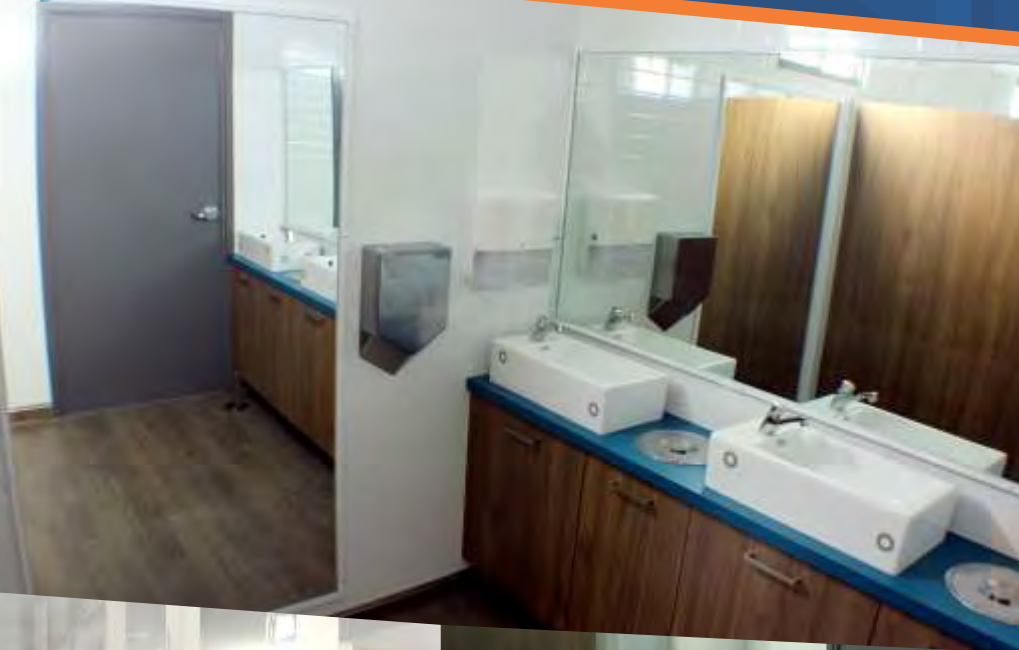

# FIVE STAR EXECUTIVE TOILET

6 x 2.4M - FEMALE ONLY

Instant Toilets NEW Five Star Executive FEMALE only toilet blocks offer a new format and styling for one of our most popular product ranges.

These new toilet blocks feature a sleek new exterior styling using Colorbond cladding in Basalt grey. This sleek new look is being introduced to our entire range of Five Star Executive products.

These amazing new units will impress your guests by increasing their comfort level with temporary facilities.

These units are ideally suitable for:

- Weddings & Engagements
- Corporate Events
- VIP Areas

Utilising low flush toilets and an integrated waste tanks these units can handle high volume use.

Product features

- User-configurable format
- Sewer connector or self-contained operation
- Large capacity waste tanks integrated into the floor
- Low flush toilets (500mL of water used per flush)
- Vitreous china hand basins

## New Features of these units include:

- High gloss subway type tiles to the walls
- High gloss white ceilings
- Slimline LED interior lighting
- Woodgrain feature panelling to toilet cubicles
- Large vanity width mirrors
- Large full length mirror for Females
- Integrated waste bins
- Vitreous china hand basins
- Dyson™ V-Blade hand dryers