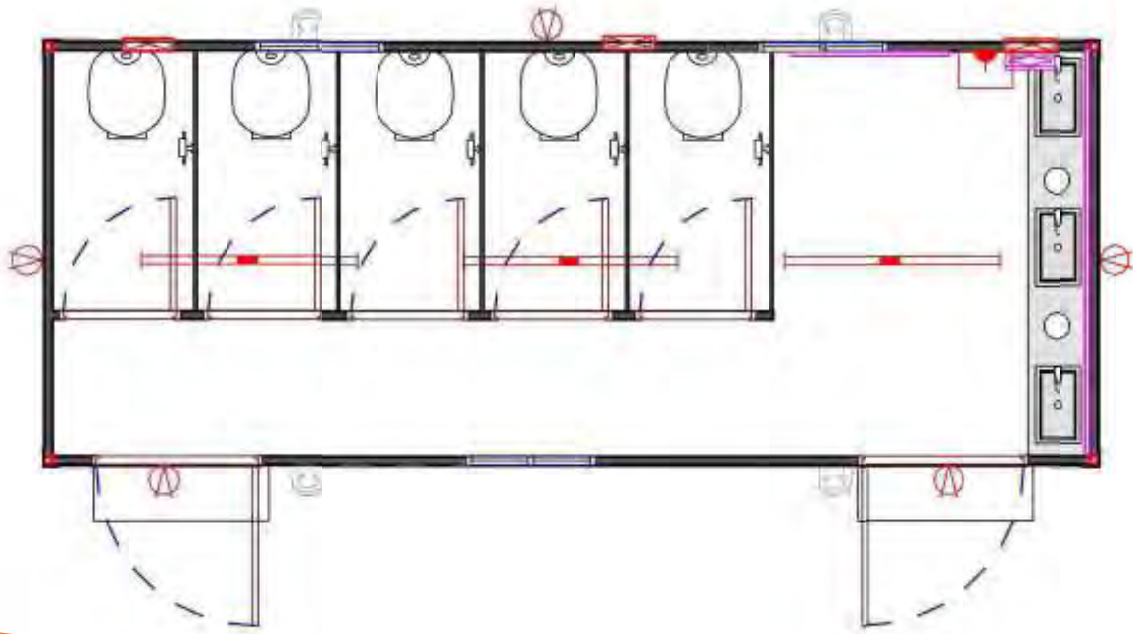

New Features of these units include:

- High gloss subway type tiles to the walls
- High gloss white ceilings
- Slimline LED interior lighting
- Woodgrain feature panelling to toilet cubicles
- Large vanity width mirrors
- Large full length mirror for Females
- Integrated waste bins
- Vitreous china hand basins
- Dyson™ V-Blade hand dryers

P +61 8 9406 6600 A 18 Rogers Way, Landsdale WA 6065